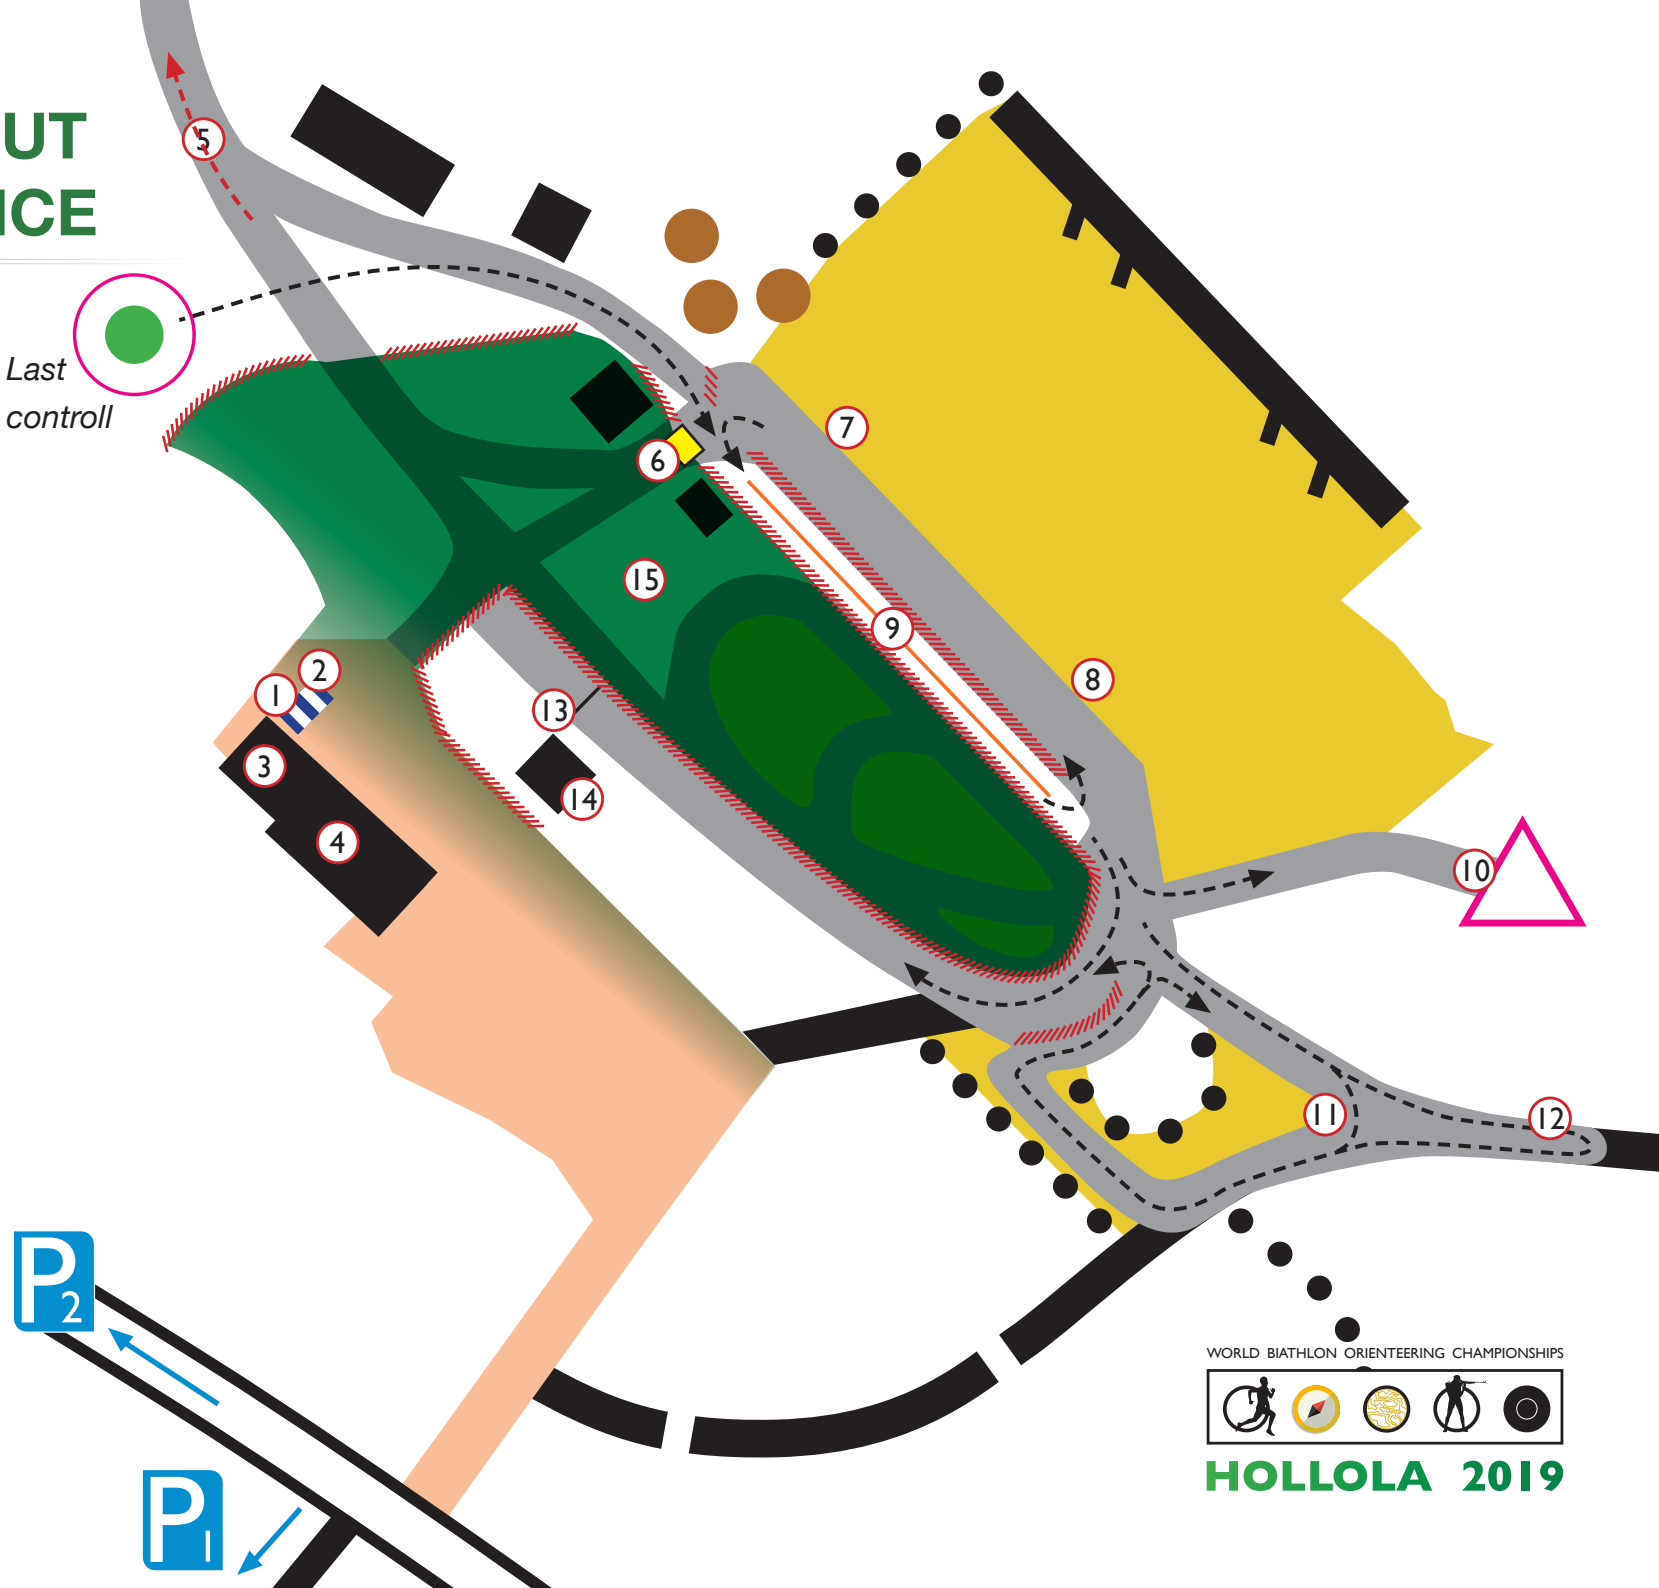

STADIUM LAYOUT SPRINT DISTANCE

Ampumaradantie 111
15880 Hollola

Last
control

- ① Competition Center
- ② Café
- ③ Restaurant
- ④ Toilet
Shower
- ⑤ To the start
- ⑥ Weapon control
- ⑦ Standing shooting
- ⑧ Prone shooting
- ⑨ Weapons
- ⑩ Orienteering 2. lap
- ⑪ Penalty loop women
- ⑫ Penalty loop men
- ⑬ Finish
- ⑭ Timing & speaker
- ⑮ Public area

//// Fence

WORLD BIATHLON ORIENTEERING CHAMPIONSHIPS

HOLLOLA 2019