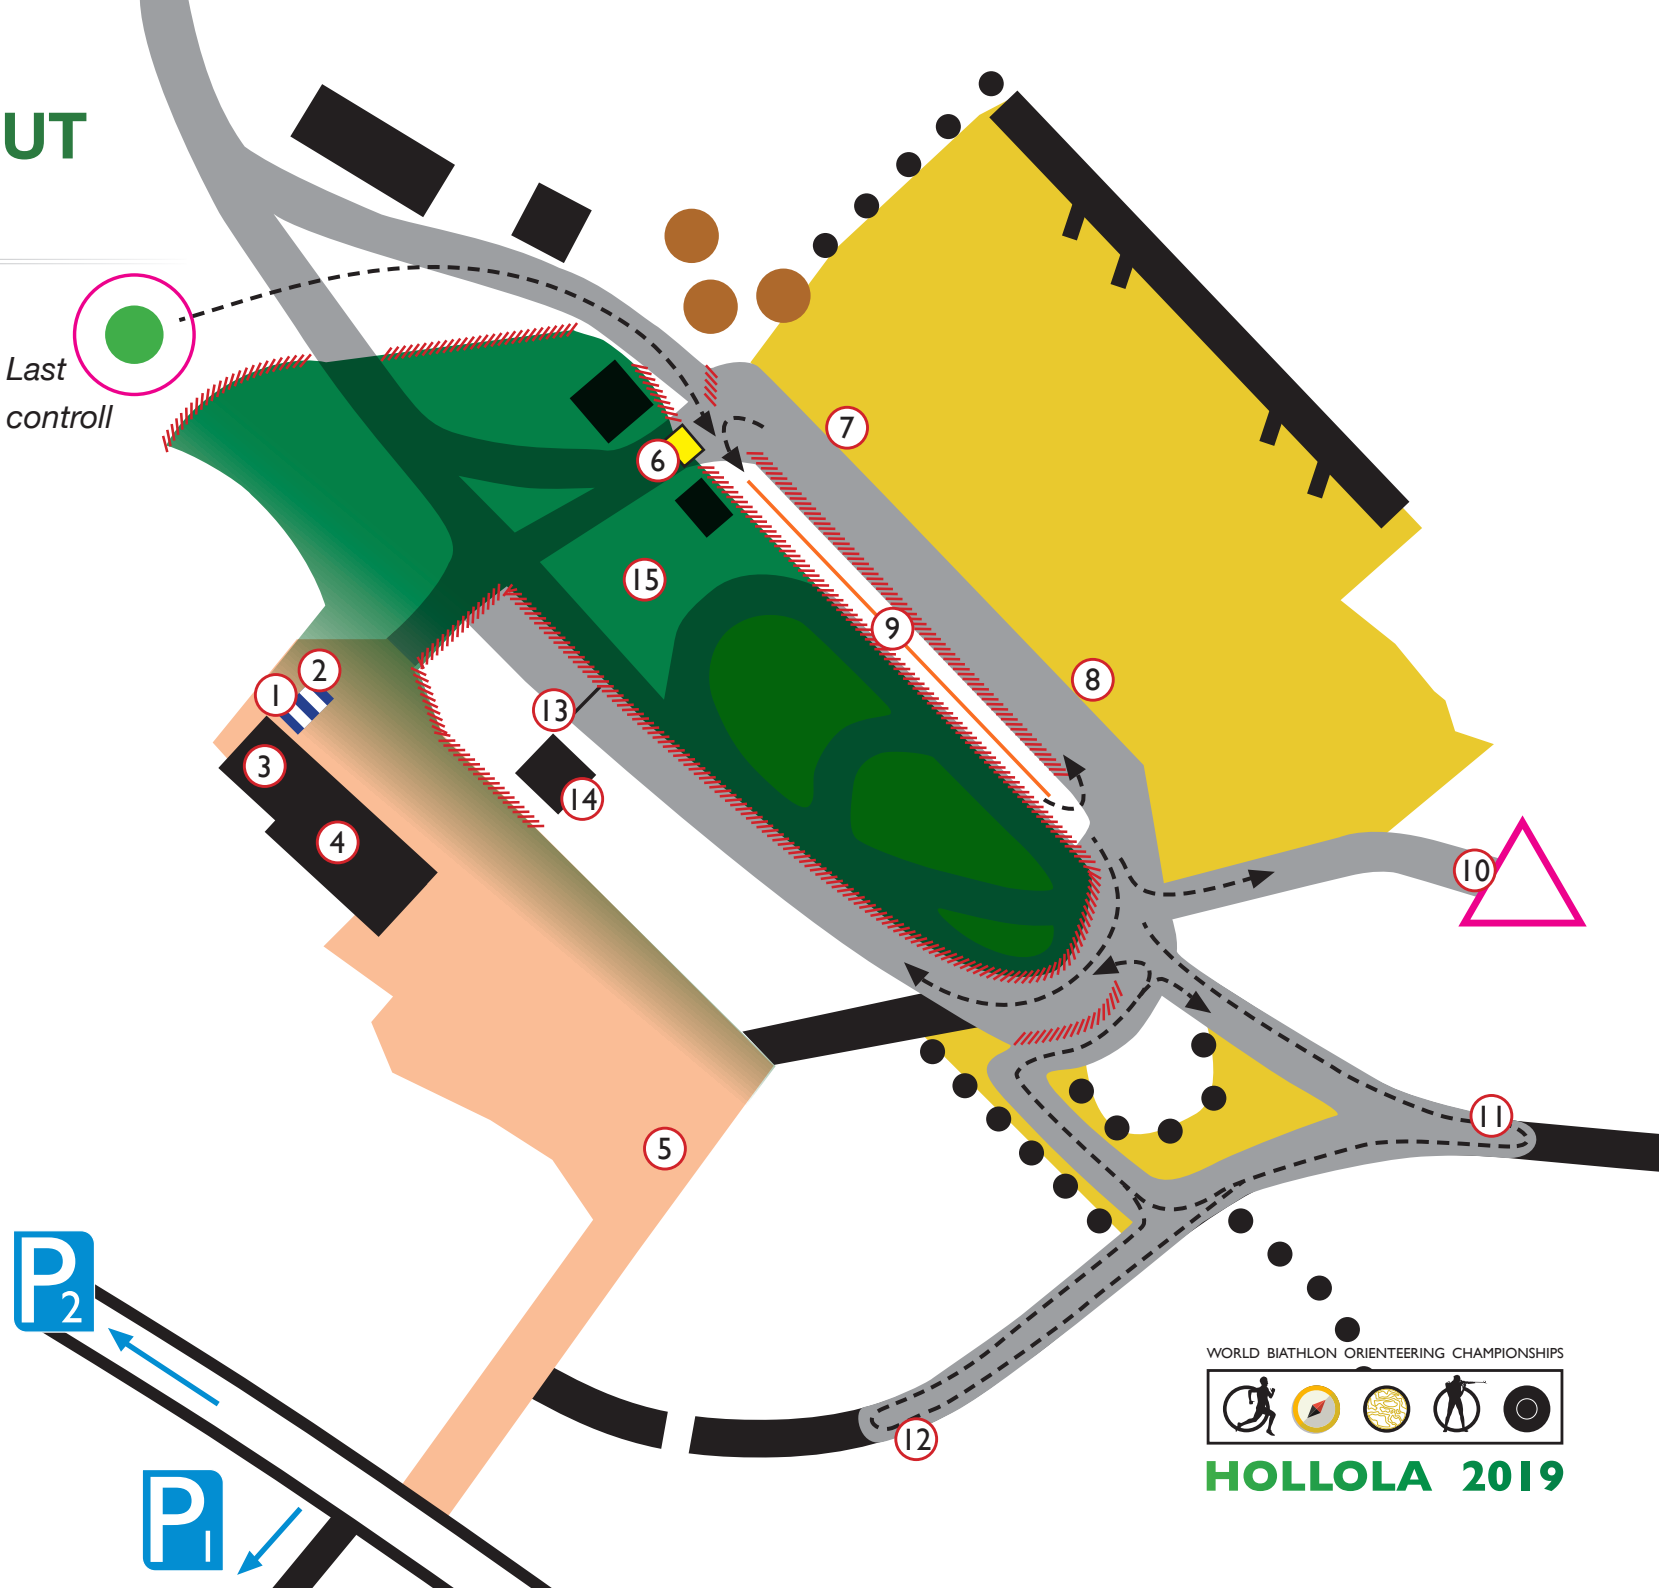

STADIUM LAYOUT RELAY

Ampumaradantie 111
15880 Hollola

Last
controll

- ① Competition Center
- ② Café
- ③ Restaurant
- ④ Toilet
Shower
- ⑤ Start
- ⑥ Weapon control
- ⑦ Standing shooting
- ⑧ Prone shooting
- ⑨ Weapons
- ⑩ Orienteering 2. lap
- ⑪ Penalty loop women
- ⑫ Penalty loop men
- ⑬ Finish / Changeover
- ⑭ Timing & speaker
- ⑮ Public area

//// Fence

WORLD BIATHLON ORIENTEERING CHAMPIONSHIPS

HOLLOLA 2019