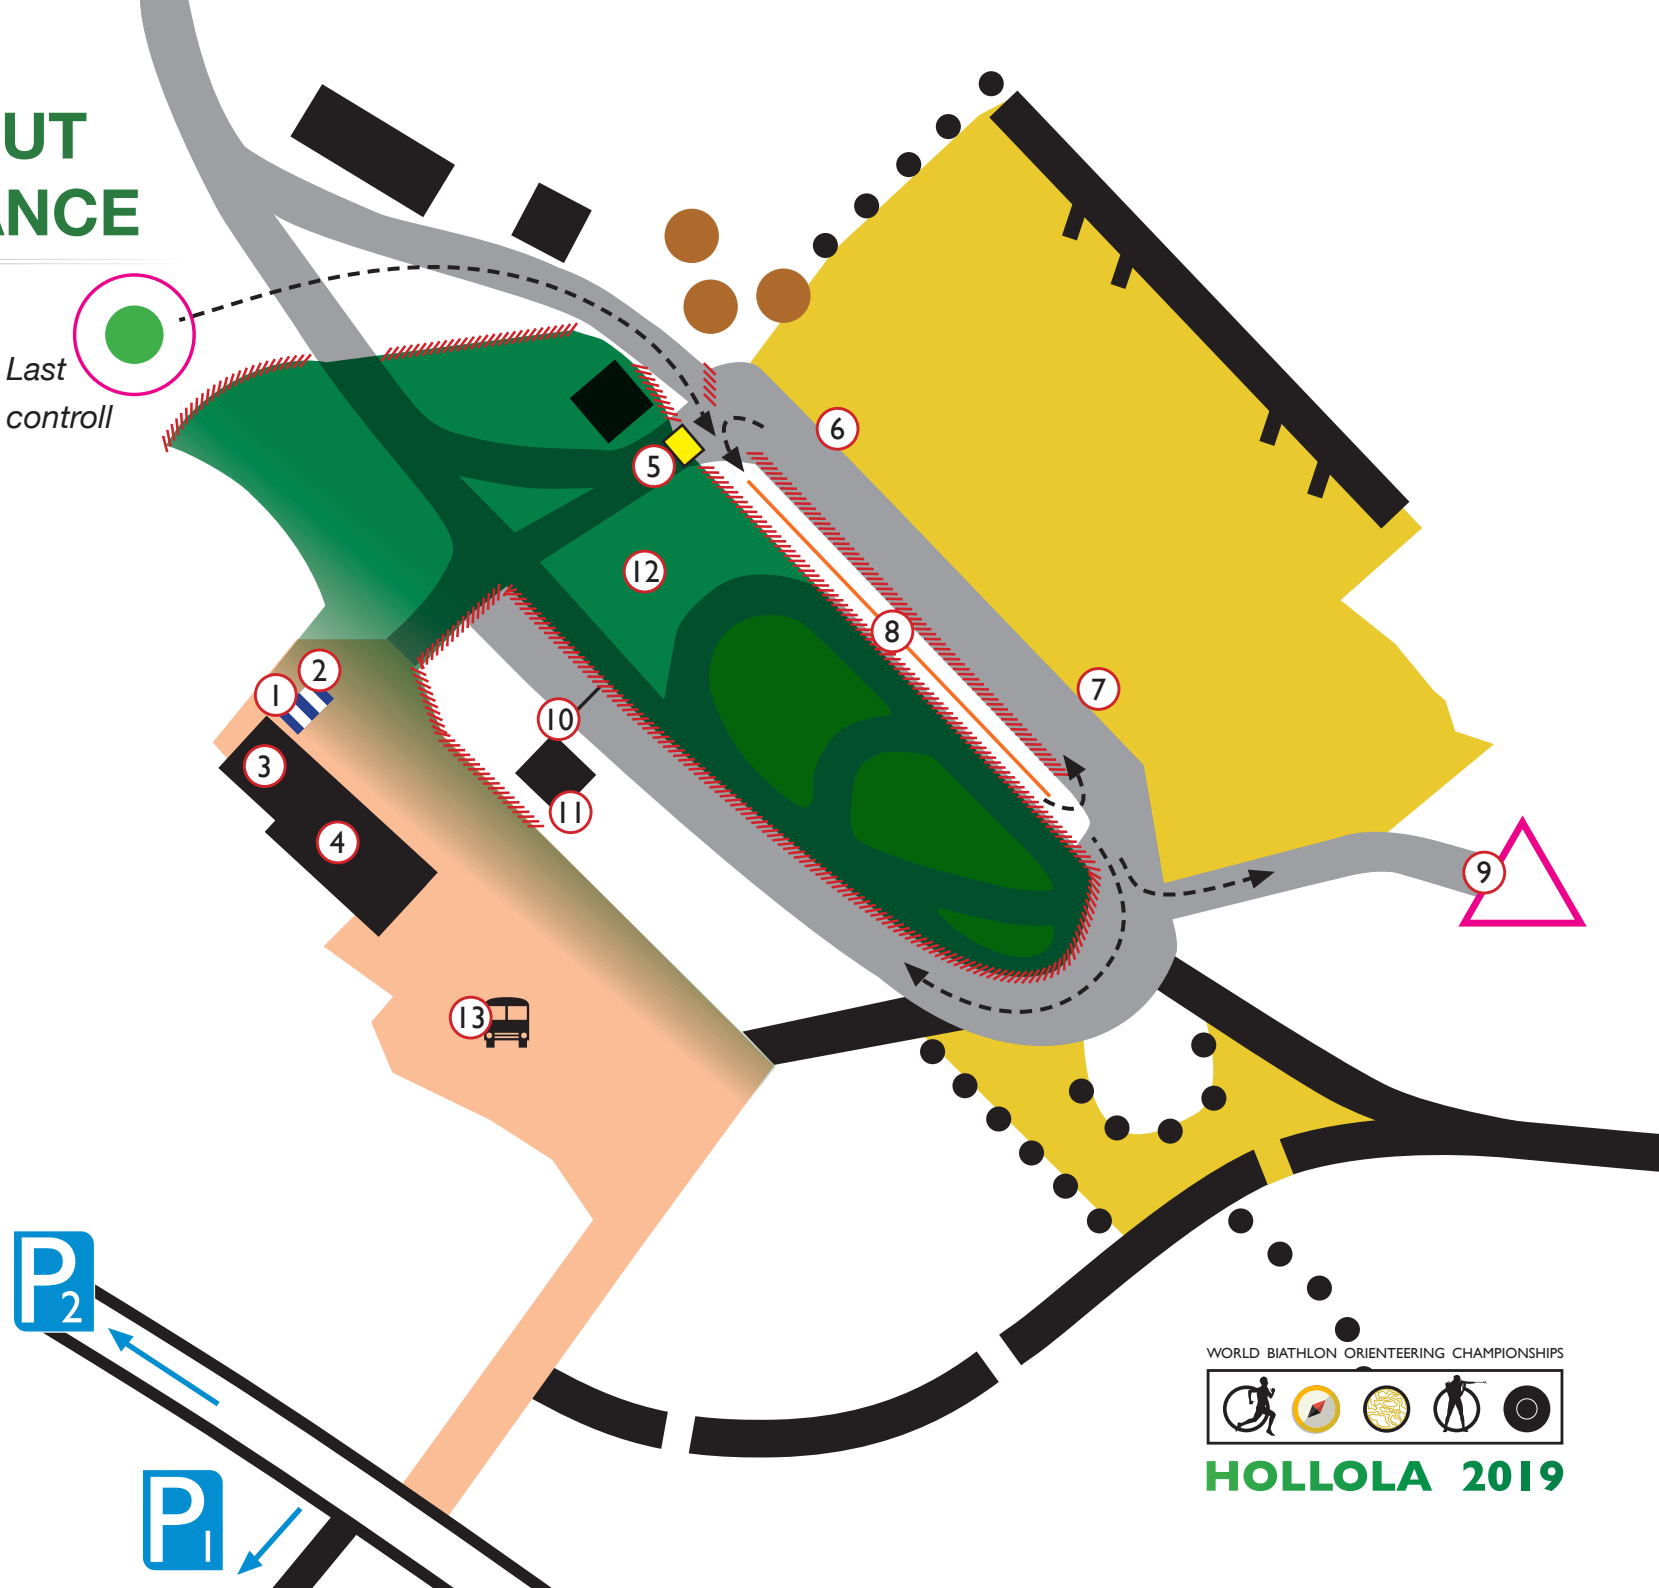

# STADIUM LAYOUT CLASSIC DISTANCE

Ampumaradantie 111  
15880 Hollola

Last  
control

- ① Competition Center
- ② Café
- ③ Restaurant
- ④ Toilet  
Shower
- ⑤ Weapon control
- ⑥ Standing shooting
- ⑦ Prone shooting
- ⑧ Weapons
- ⑨ Orienteering 2. lap
- ⑩ Finish
- ⑪ Timing & speaker
- ⑫ Public area
- ⑬ Busshuttle to the start

//// Fence

WORLD BIATHLON ORIENTEERING CHAMPIONSHIPS

**HOLLOLA 2019**